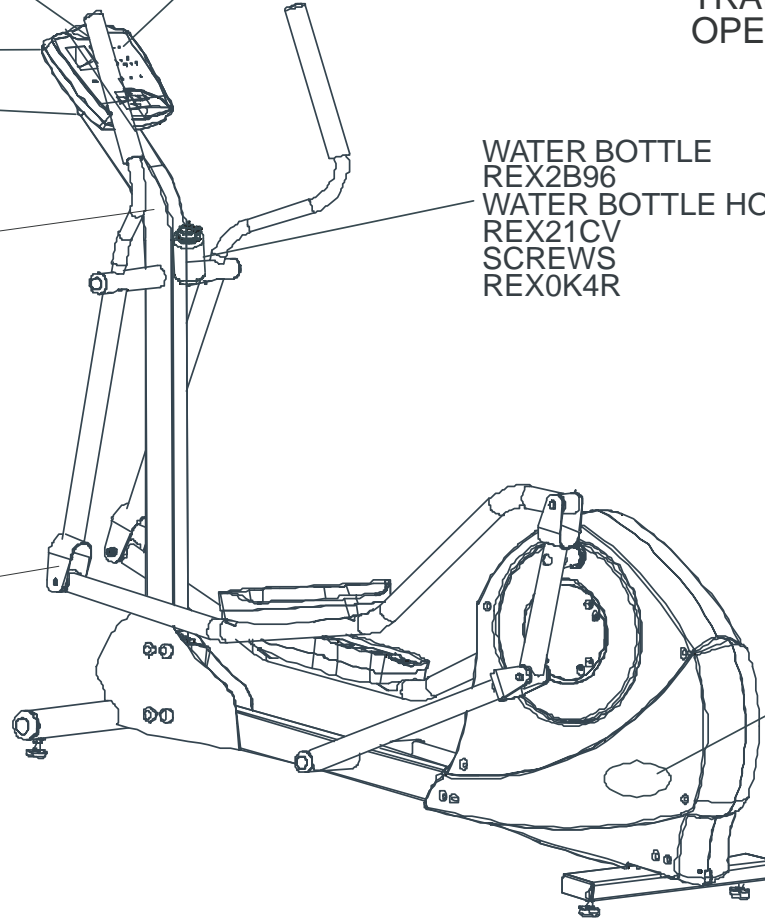

LF Cross-Trainer
General Assembly

X35-0000-01

120V Dom. Eng/Eng

ACCESSORY TRAY: REX2AYG
HARDWARE BAG: REX2AZ8
TOUCH UP PAINT: 7967401
RECEIVER: REX21PV
HEART RATE STRAP: REX2B95
TRANSMITTER: REX2B95
OPER. MANUAL: 7953801

CONSOLE ASSEMBLY
REX2AXW
GERMAN CONSOLE ASSEMBLY
REX2CTA

CONSOLE DECAL
REX2AV7

OVERLAY
REX2AXR

ENDCAP
REX21MV
ENDCAP SCREWS
REX0KC6

MODEL BADGE
REX2AVQ

WATER BOTTLE
REX2B96
WATER BOTTLE HOLDER
REX21CV
SCREWS
REX0K4R

CLEVIS COVERS
FRONT
REX2AQU
REAR
REX2AQT

LF LOGO LABEL
REX2ARH

**LF Cross-Trainer
Movement Arms and Hardware**

X35-0000-01

120V Dom. Eng/Eng

LF Cross-Trainer
Pedal Arms and Hardware

X35-0000-01

120V Dom. Eng/Eng

LF Cross-Trainer
Rear Components

X35-0000-01

120V Dom. Eng/Eng

RIGHT CONSOLE
MAST COVER (NOT SHOWN)
REX2AQ1
LEFT CONSOLE
MAST COVER (NOT SHOWN)
REX2AQ6
MAST COVER SCREWS (3)
REX0K4S